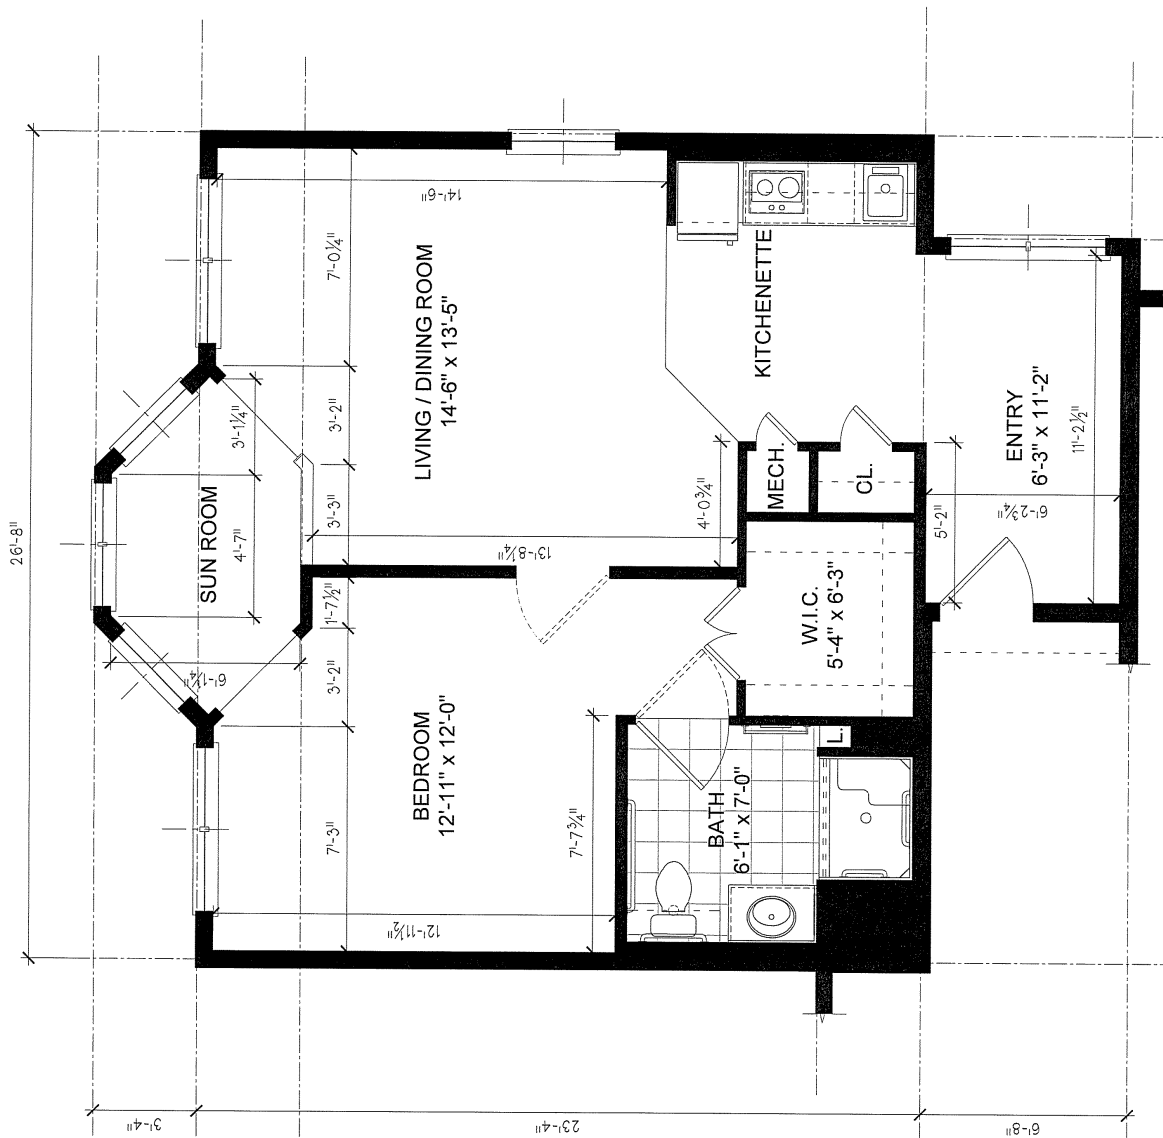

A-9, A-20
 736 sf
 2 Units Total

Apartment Type IB5b
 December 15, 2003

Rockridge - Northampton, MA

EGA
 ARCHITECTS
 © 2003 EGA, P.C.